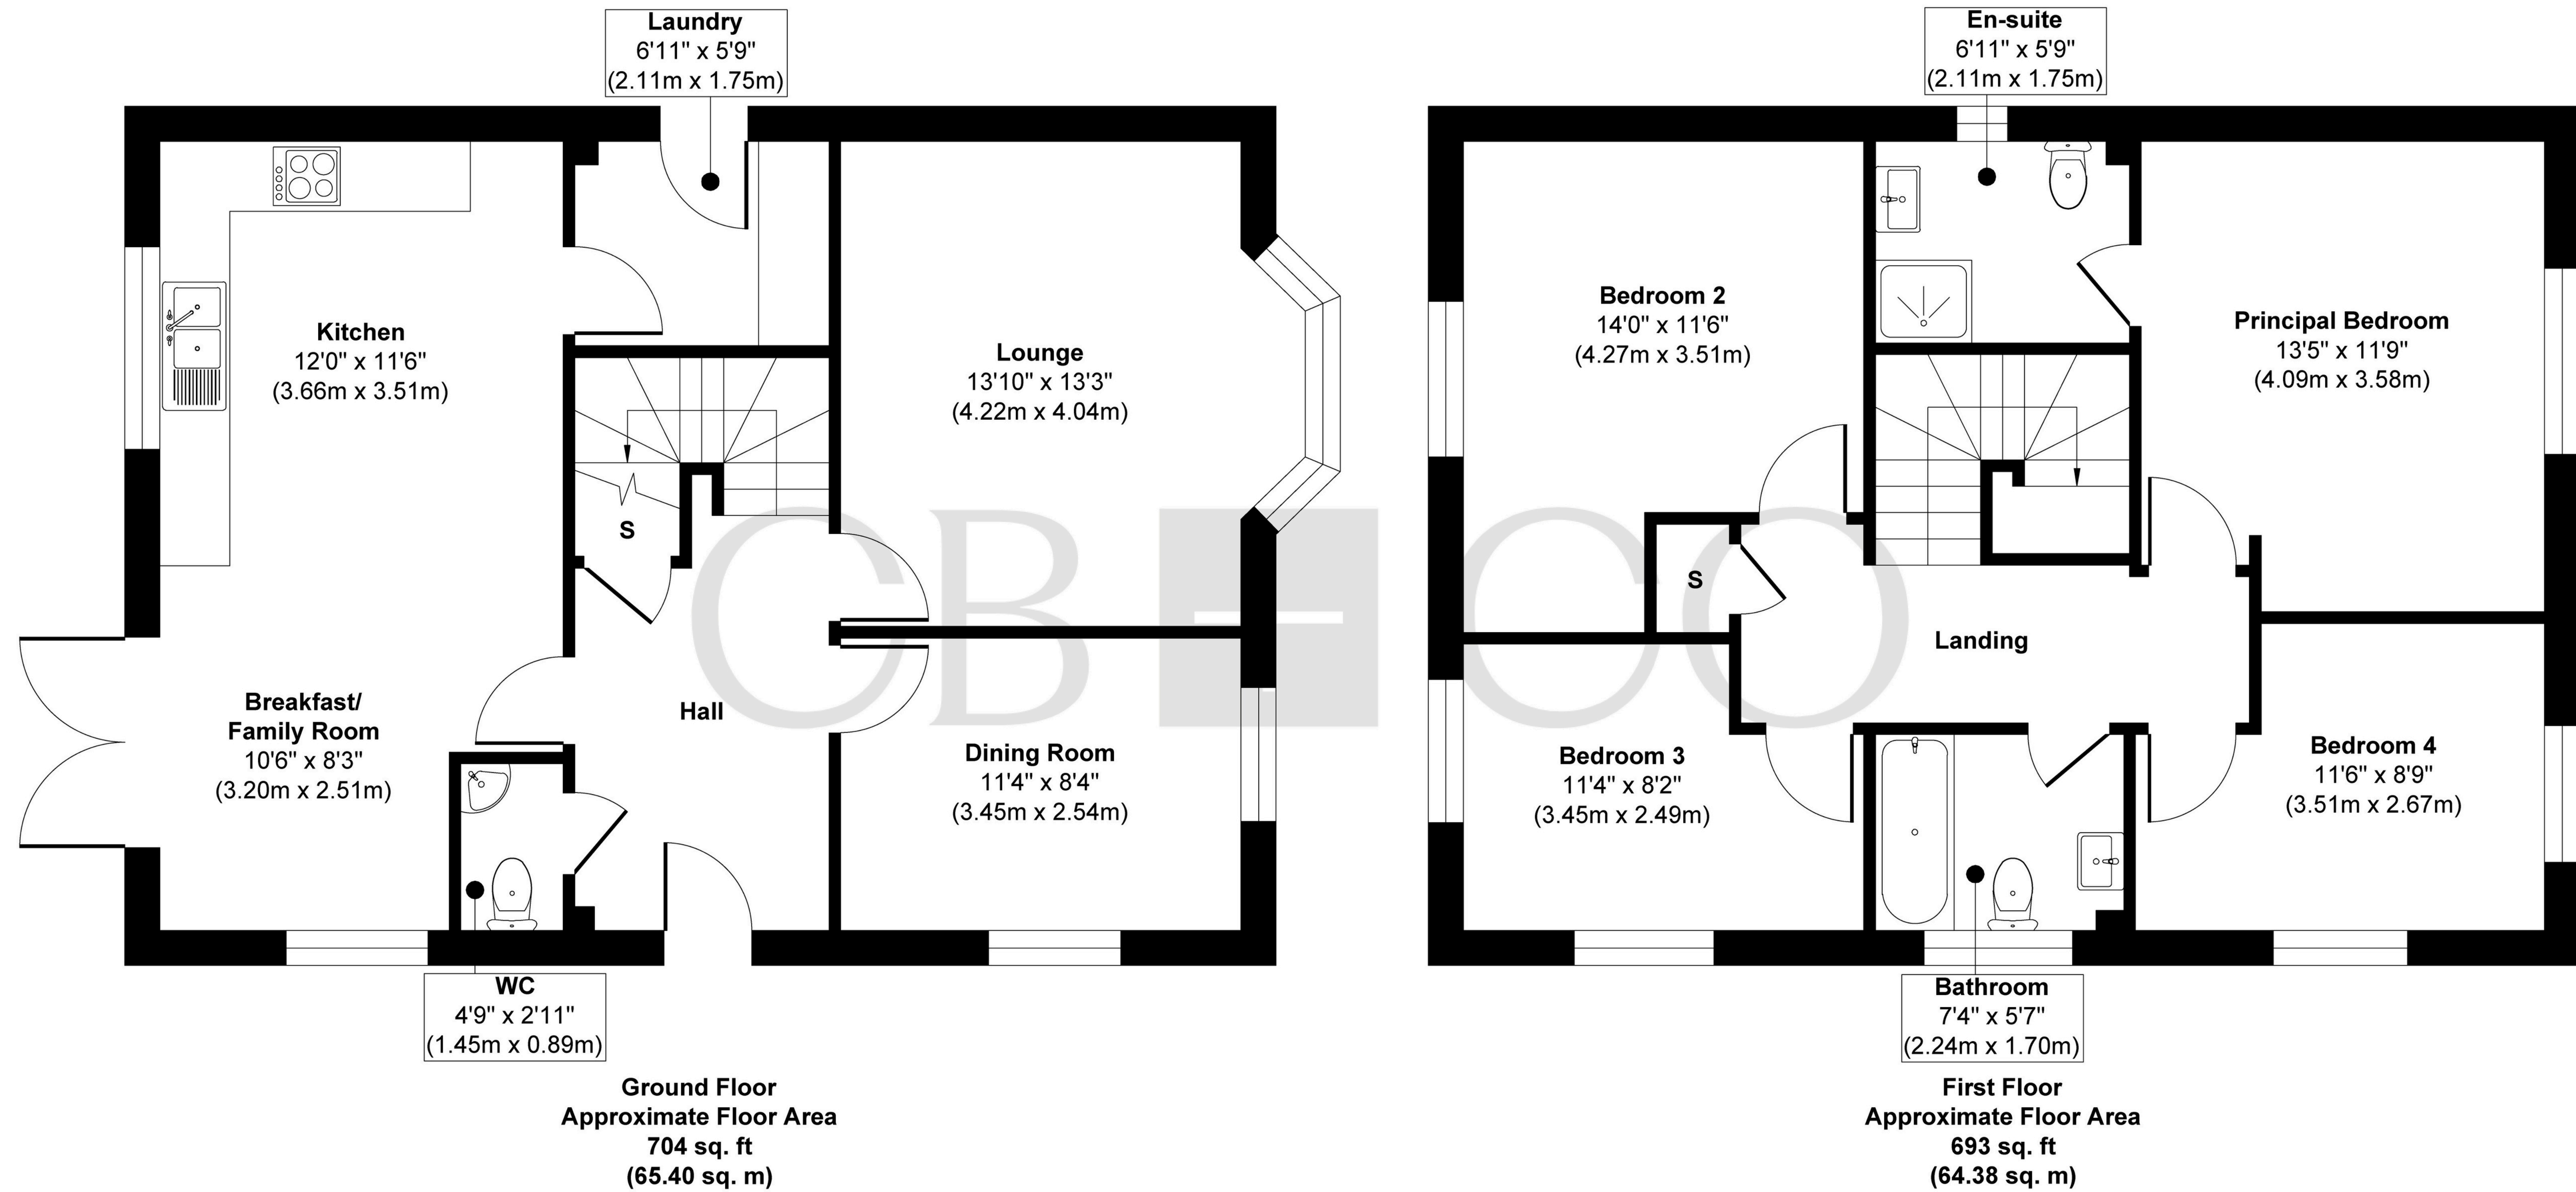

Myrtle Avenue, Mickleover, Derby, DE3 0HB

Approx. Gross Internal Floor Area 1397 sq. ft / 129.78 sq. m

Illustration for identification purposes only, measurements are approximate, not to scale.

Produced by Elements Property